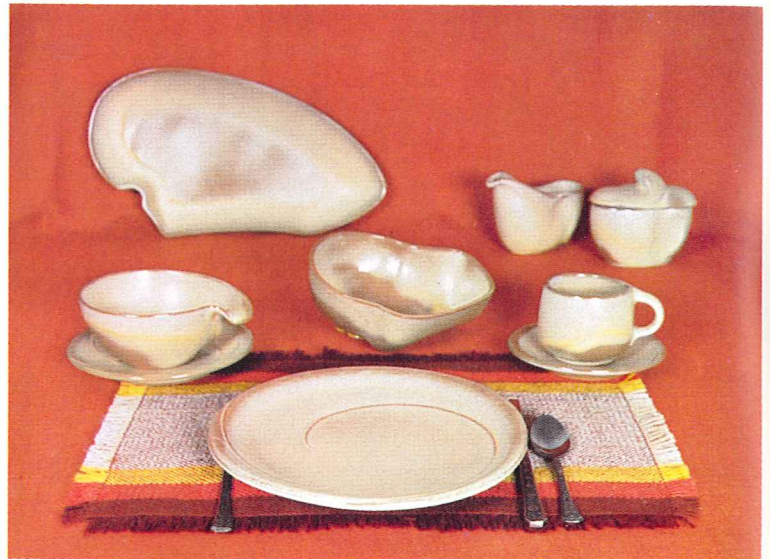

LAZYBONES Pattern

AVAILABLE IN: Brown Satin, Desert Gold, Prairie Green, Robin Egg Blue

BROWN SATIN

DESERT GOLD

PRAIRIE GREEN

ROBIN EGG BLUE

4LS-45 PC. SERVICE SET FOR EIGHT, BOXED

- | | |
|----------------|----------------|
| 8—Cups | 1—13" Platter |
| 8—Saucers | 1—Creamer |
| 8—14 Oz. Bowls | 1—Sugar |
| 8—7" Plates | 1—Sugar Lid |
| 8—10" Plates | 1—Serving Bowl |

Frankoma was sensitive to these trends when this new dinnerware was being designed. The atmosphere surrounding LAZYBONES is relaxing, for you are influenced by its free flowing sculptured lines. As you accept the invitation to handle and caress each piece, you will love the way

4TS-20 PC. STARTER SET FOR FOUR, BOXED

- | |
|---------------------------|
| 4—Cups |
| 4—Saucers |
| 4—7" B & B Plates |
| 4—10" Plates |
| 4—14 Oz. Chili-Soup Bowls |

they fit the contour of your hands, for immediately they become a part of you.

Food cooked in Lazybones can go from the oven to the table—and there are so many uses for each piece. They are designed to serve!

Notice the array of Frankoma's colors. They are the gourmet's delight, for they all compliment your food and share in making every meal an occasion. The shapes themselves are both practical and beautiful.